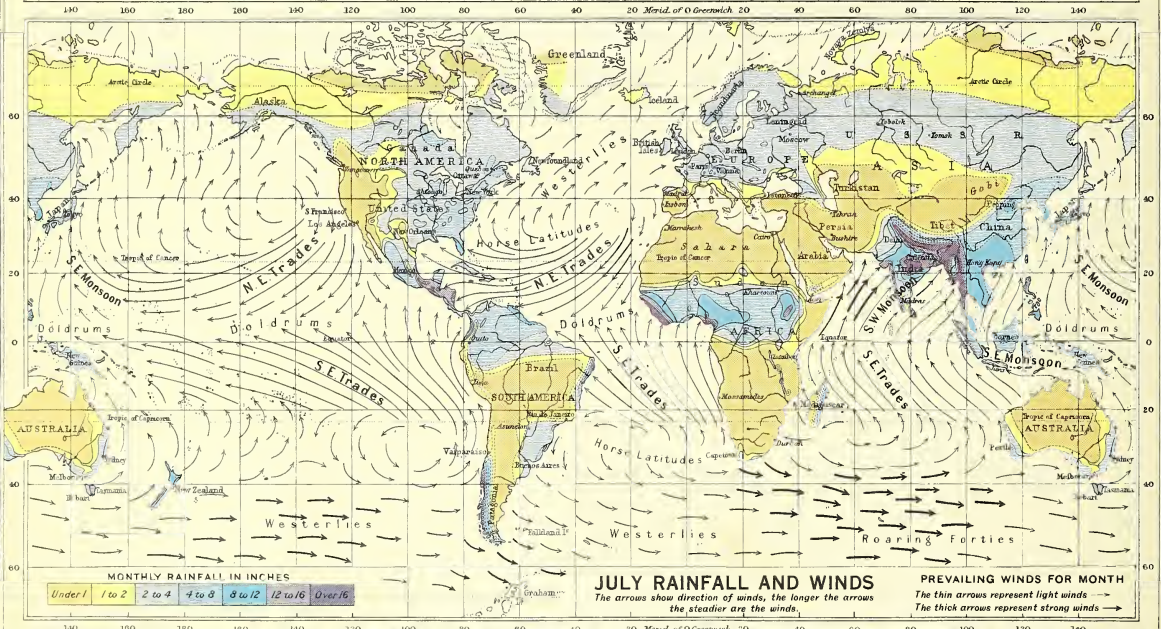

COVERING OF A 2 1/2 INCH WORLD GLOBE IN GORES

Note.—These gores are designed to be cut out and mounted on a Globe 2 1/2 inches in diameter which they will exactly cover.

The Figures on the Co-Tidal Lines denote the total number of hours from the starting point of the tide in the South-Eastern Pacific. Coasts with a Tidal Range of Ten Feet and over shown thus

The Drainage Areas are coloured according to the Oceans into which they drain. Inland Drainage Areas shown White

imuthal
projection

Mollweide's Equal-Area Projection

VOLCANOES, ETC.

- Active Volcanoes
- Extinct Volcanoes
- Solfataras
- Mud Volcanoes
- ⊕ Geysers

MAGNETIC VARIATION, 1932

■ West of True North
■ East of True North

Note to Ocean Currents

Warm Currents Cold Currents
 direction of the currents is shown by the arrows.
 thickness of the arrows indicates by the number of strokes
 mean speed of the water drift in an hour.
 thick strokes above indicate the number of nautical miles.
 thin strokes below indicate the number of quarters of a mile.
 → 1 mile → 2 miles → 3 miles
 → 1/4 → 2/4 → 3/4

Note to Monsoon Drifts

In the Indian Ocean, the China Sea and the West Coast of Mexico and Central America, the currents change with the Monsoons. The simple arrows → show the S.W. and S.E. Monsoon Drift during the Northern Summer. The arrows marked thus ← → show the N.W. and N.E. Monsoon Drift during the Northern Winter. Limit of Floating Ice Limit of Pack Ice
 Sea-Weed